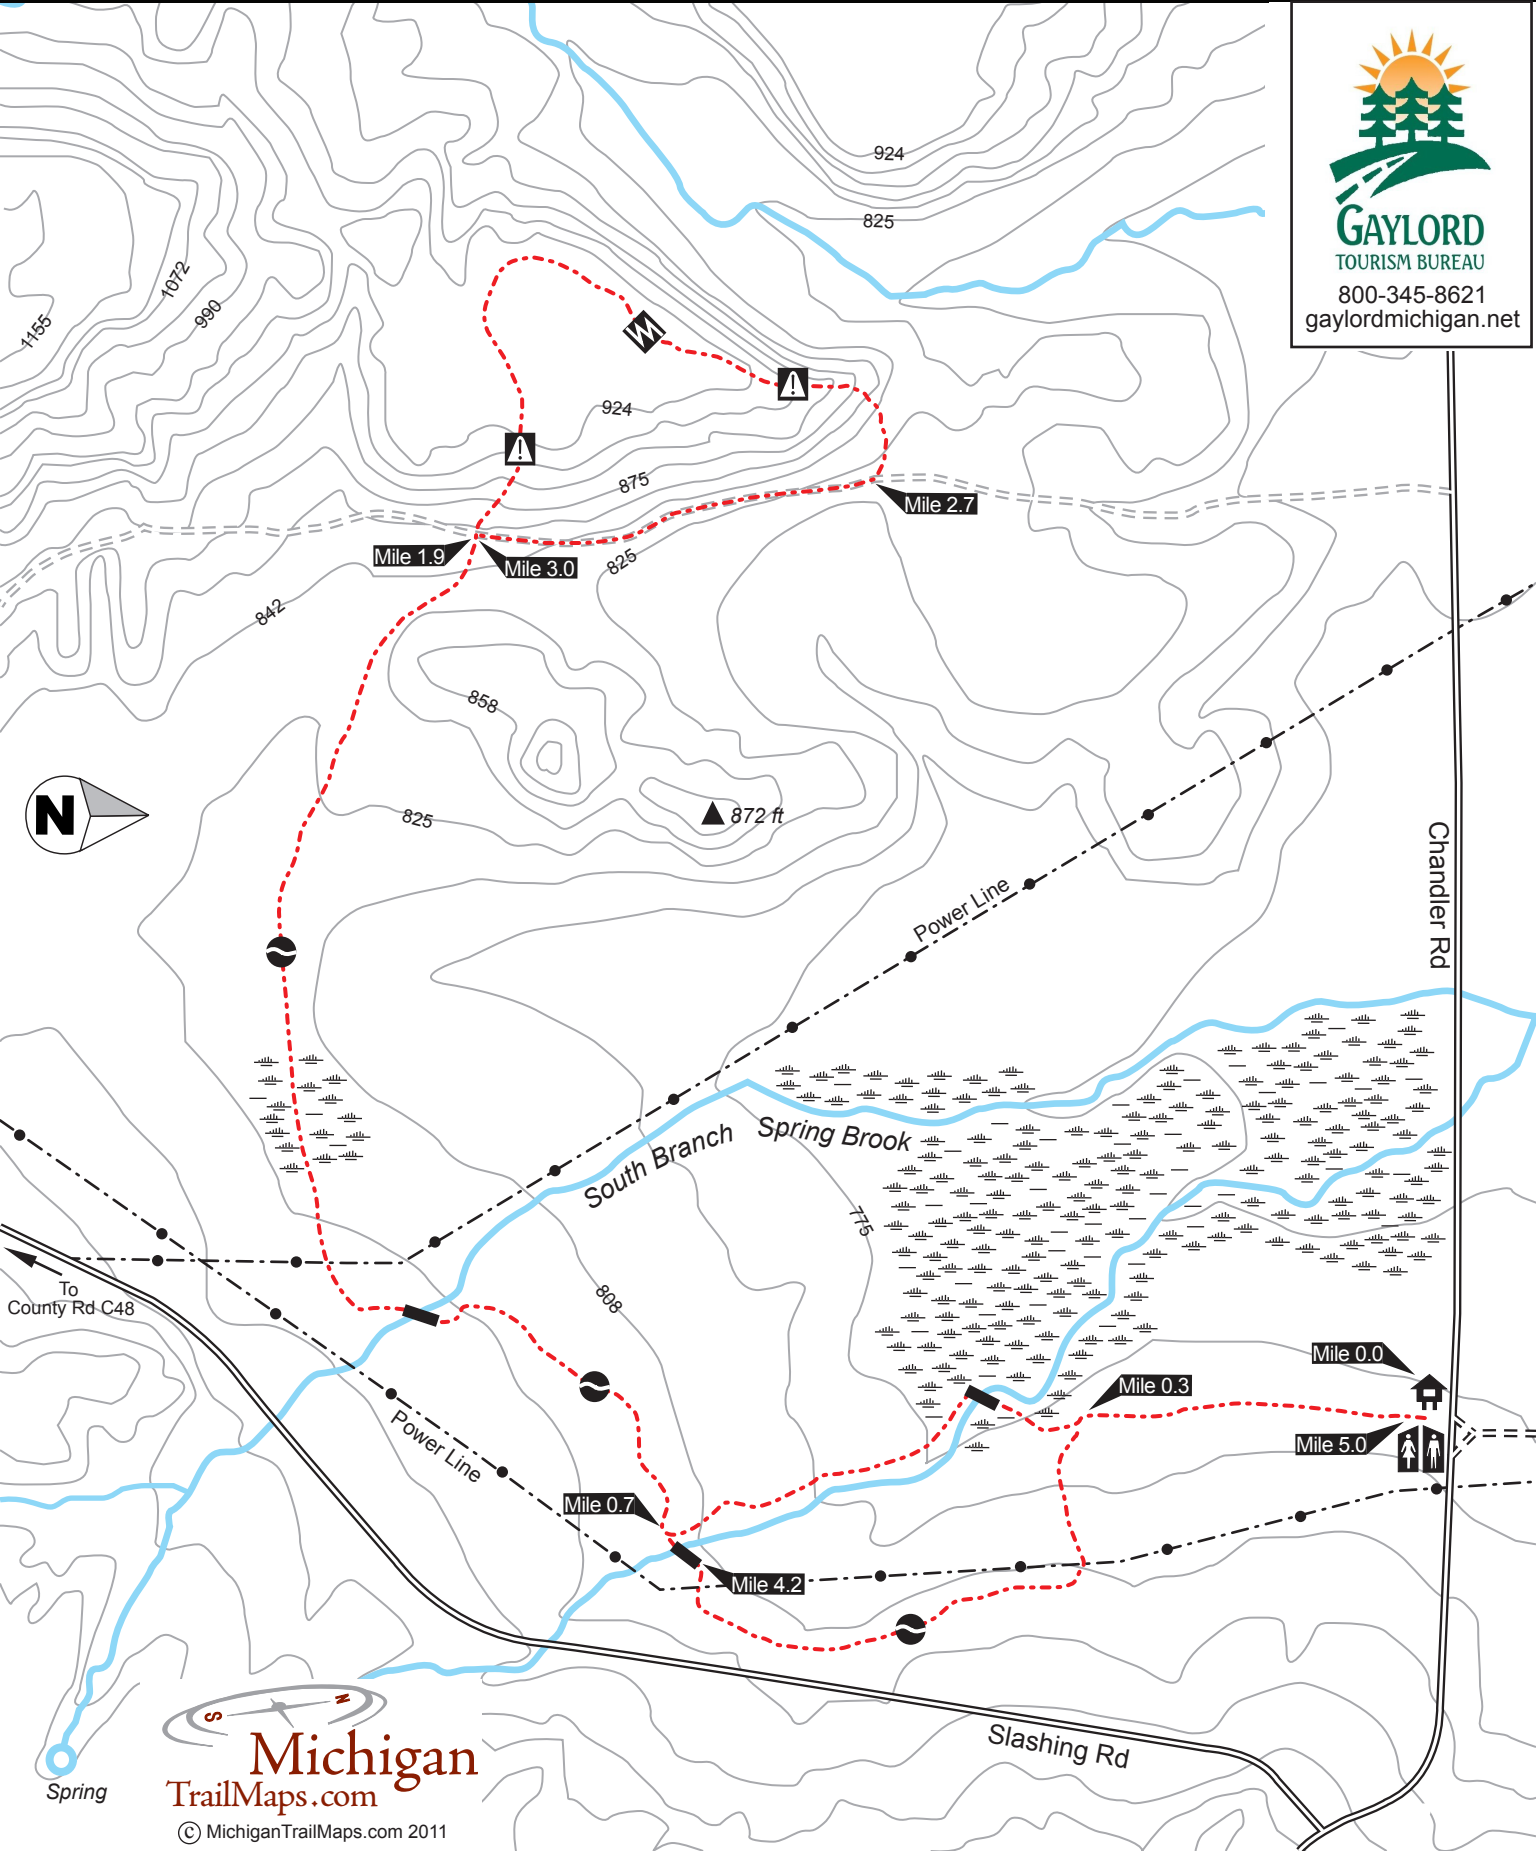

Spring Brook Pathway

Mackinaw State Forest

GAYLORD
TOURISM BUREAU

800-345-8621
gaylordmichigan.net

Michigan
TrailMaps.com

© MichiganTrailMaps.com 2011