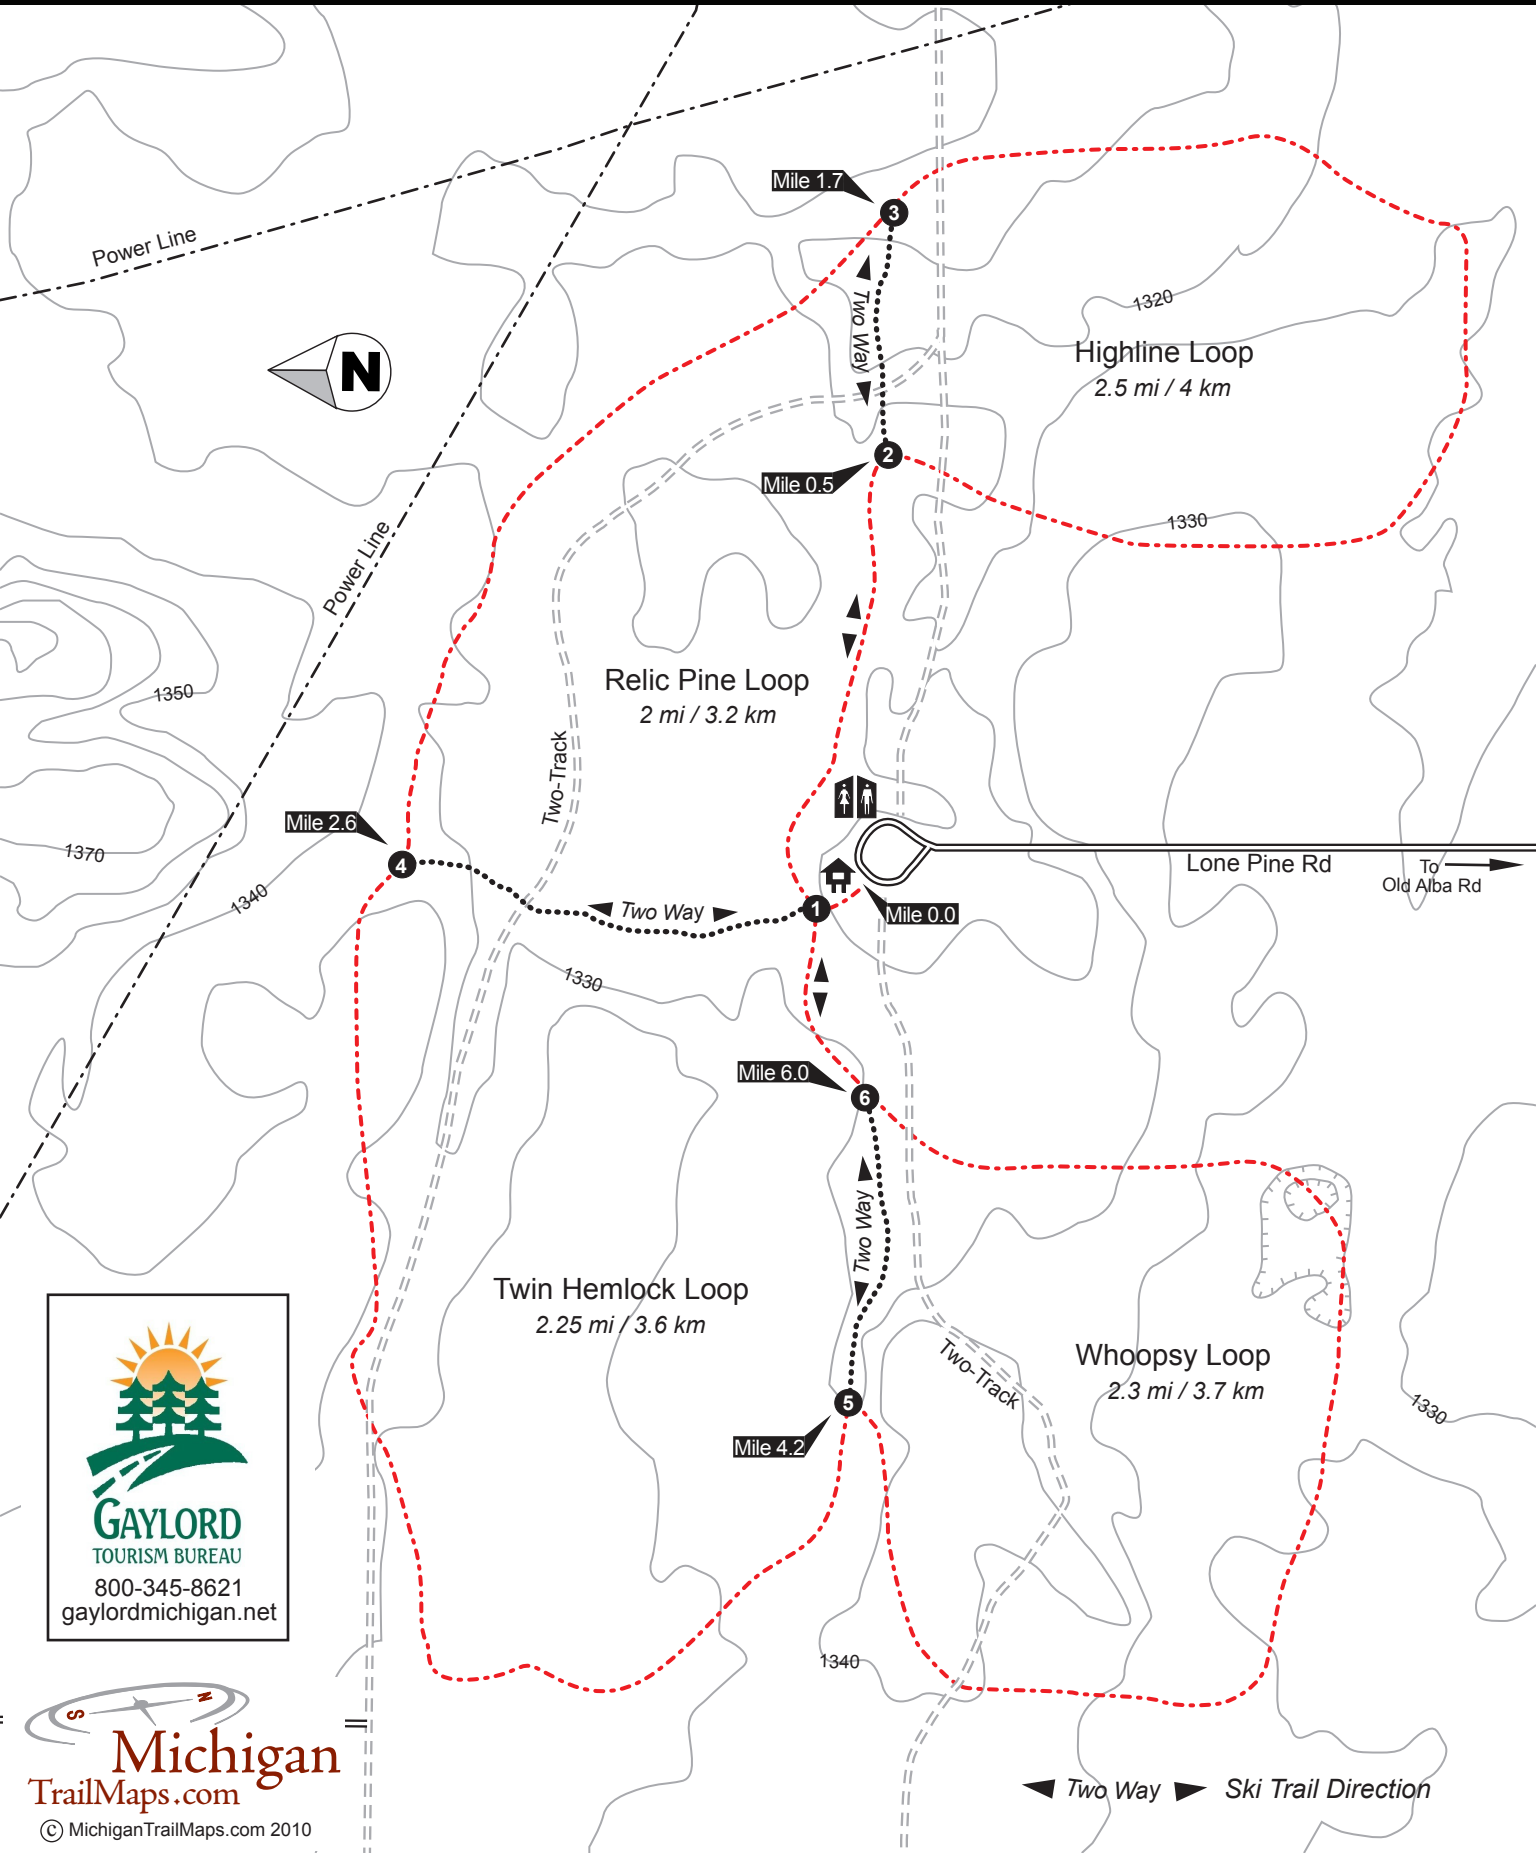

Pine Baron Pathway

Mackinaw State Forest

◀ Two Way ▶ Ski Trail Direction