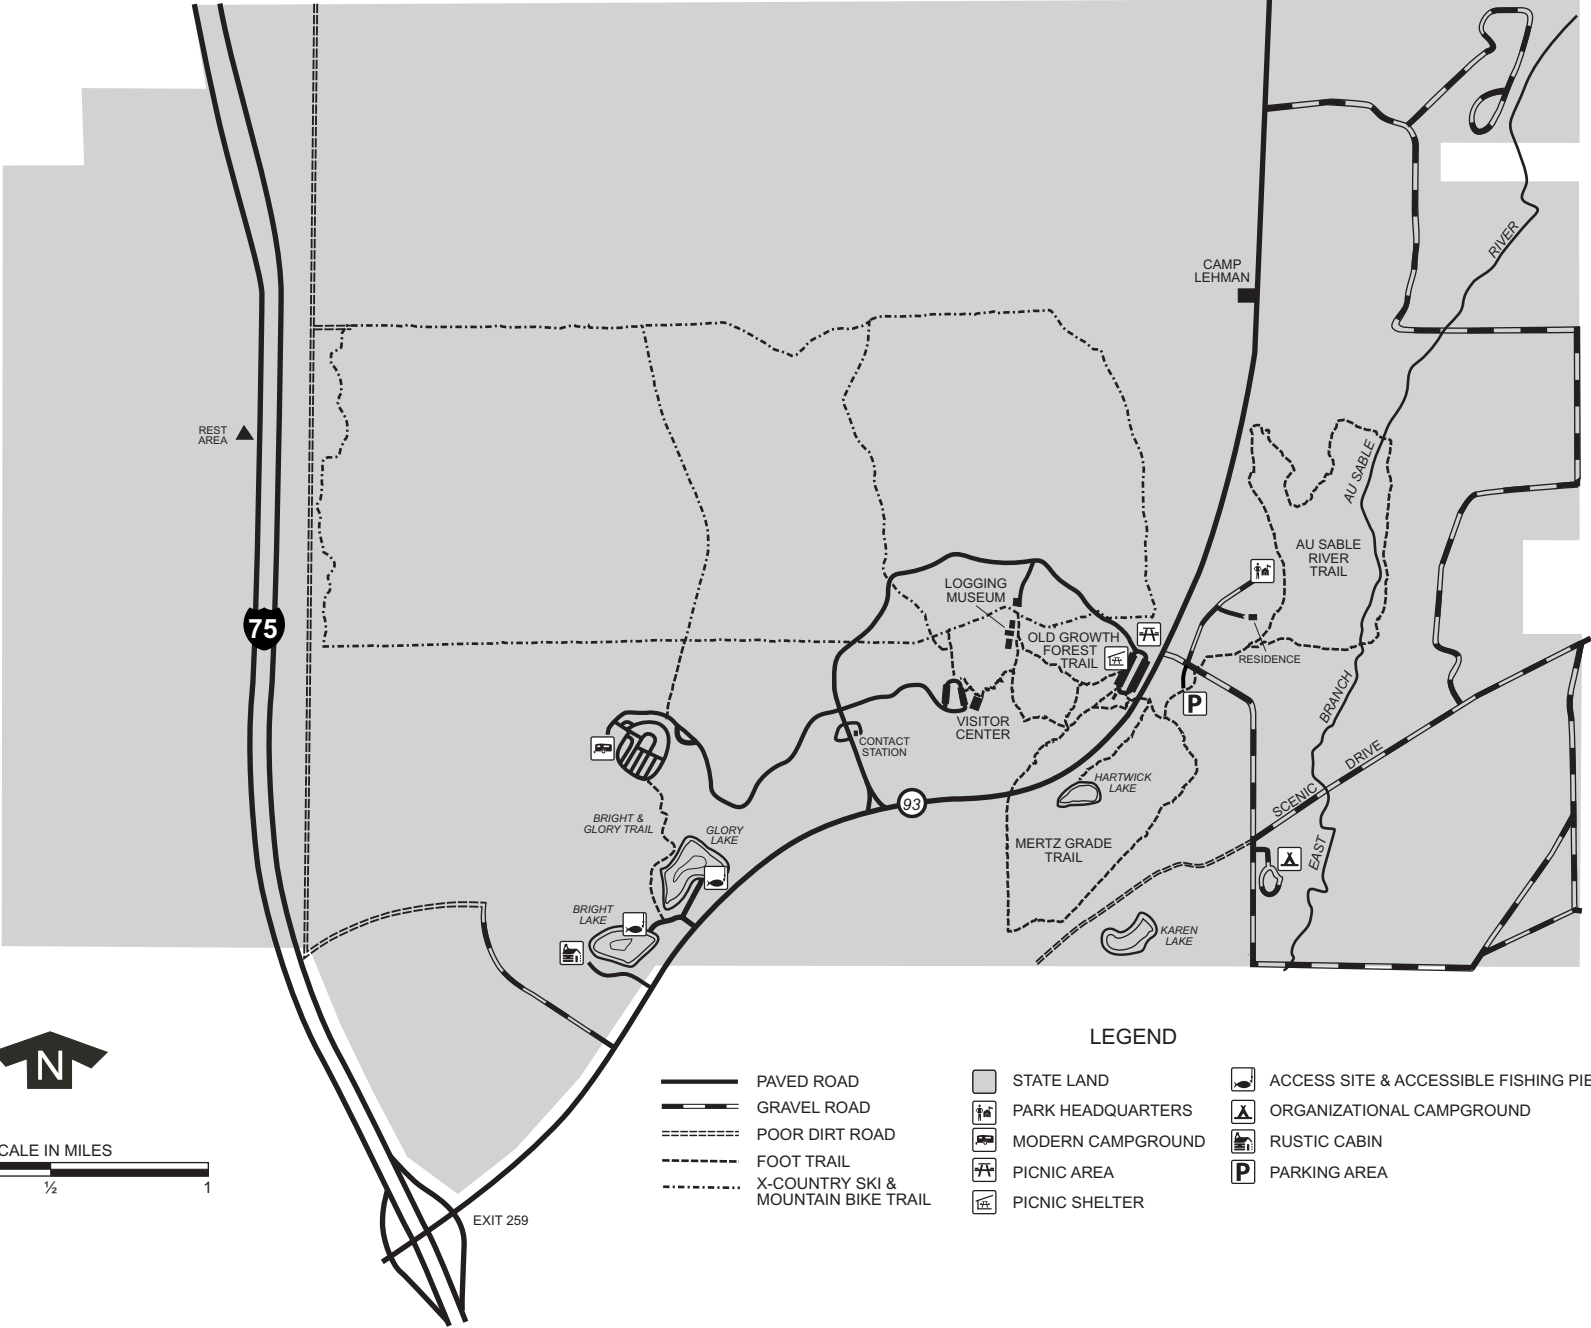

Hartwick Pines State Park

- LEGEND**
- PAVED ROAD
 - GRAVEL ROAD
 - POOR DIRT ROAD
 - FOOT TRAIL
 - X-COUNTRY SKI & MOUNTAIN BIKE TRAIL
 - STATE LAND
 - PARK HEADQUARTERS
 - MODERN CAMPGROUND
 - PICNIC AREA
 - PICNIC SHELTER
 - ACCESS SITE & ACCESSIBLE FISHING PIER
 - ORGANIZATIONAL CAMPGROUND
 - RUSTIC CABIN
 - PARKING AREA