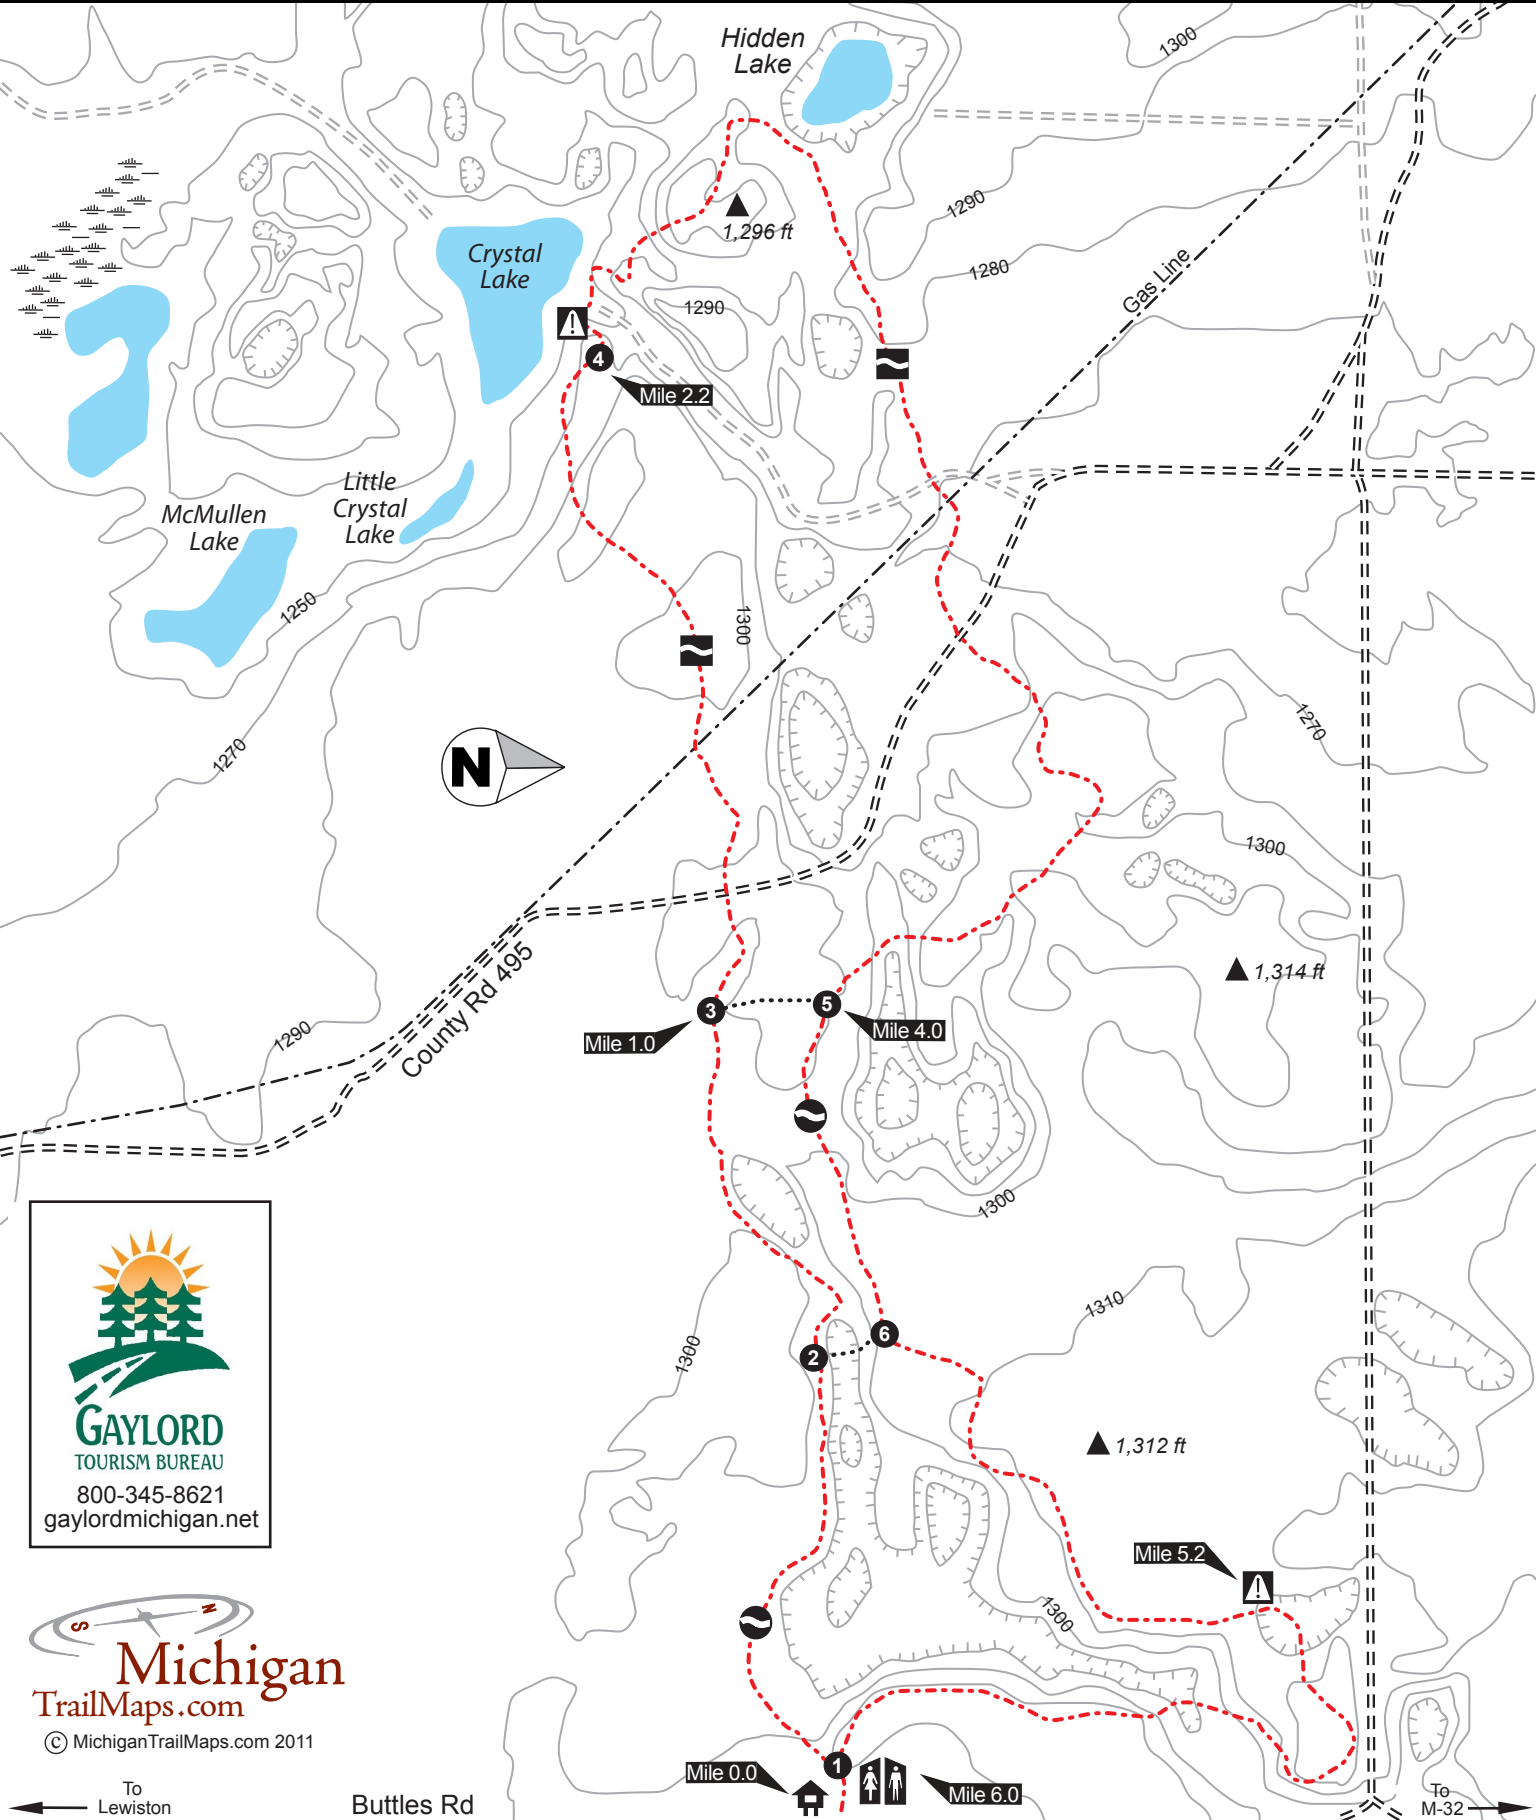

Buttles Road Pathway

Mackinaw State Forest

GAYLORD
TOURISM BUREAU
800-345-8621
gaylordmichigan.net

Michigan
TrailMaps.com
© MichiganTrailMaps.com 2011

To Lewiston

Buttles Rd

To M-32