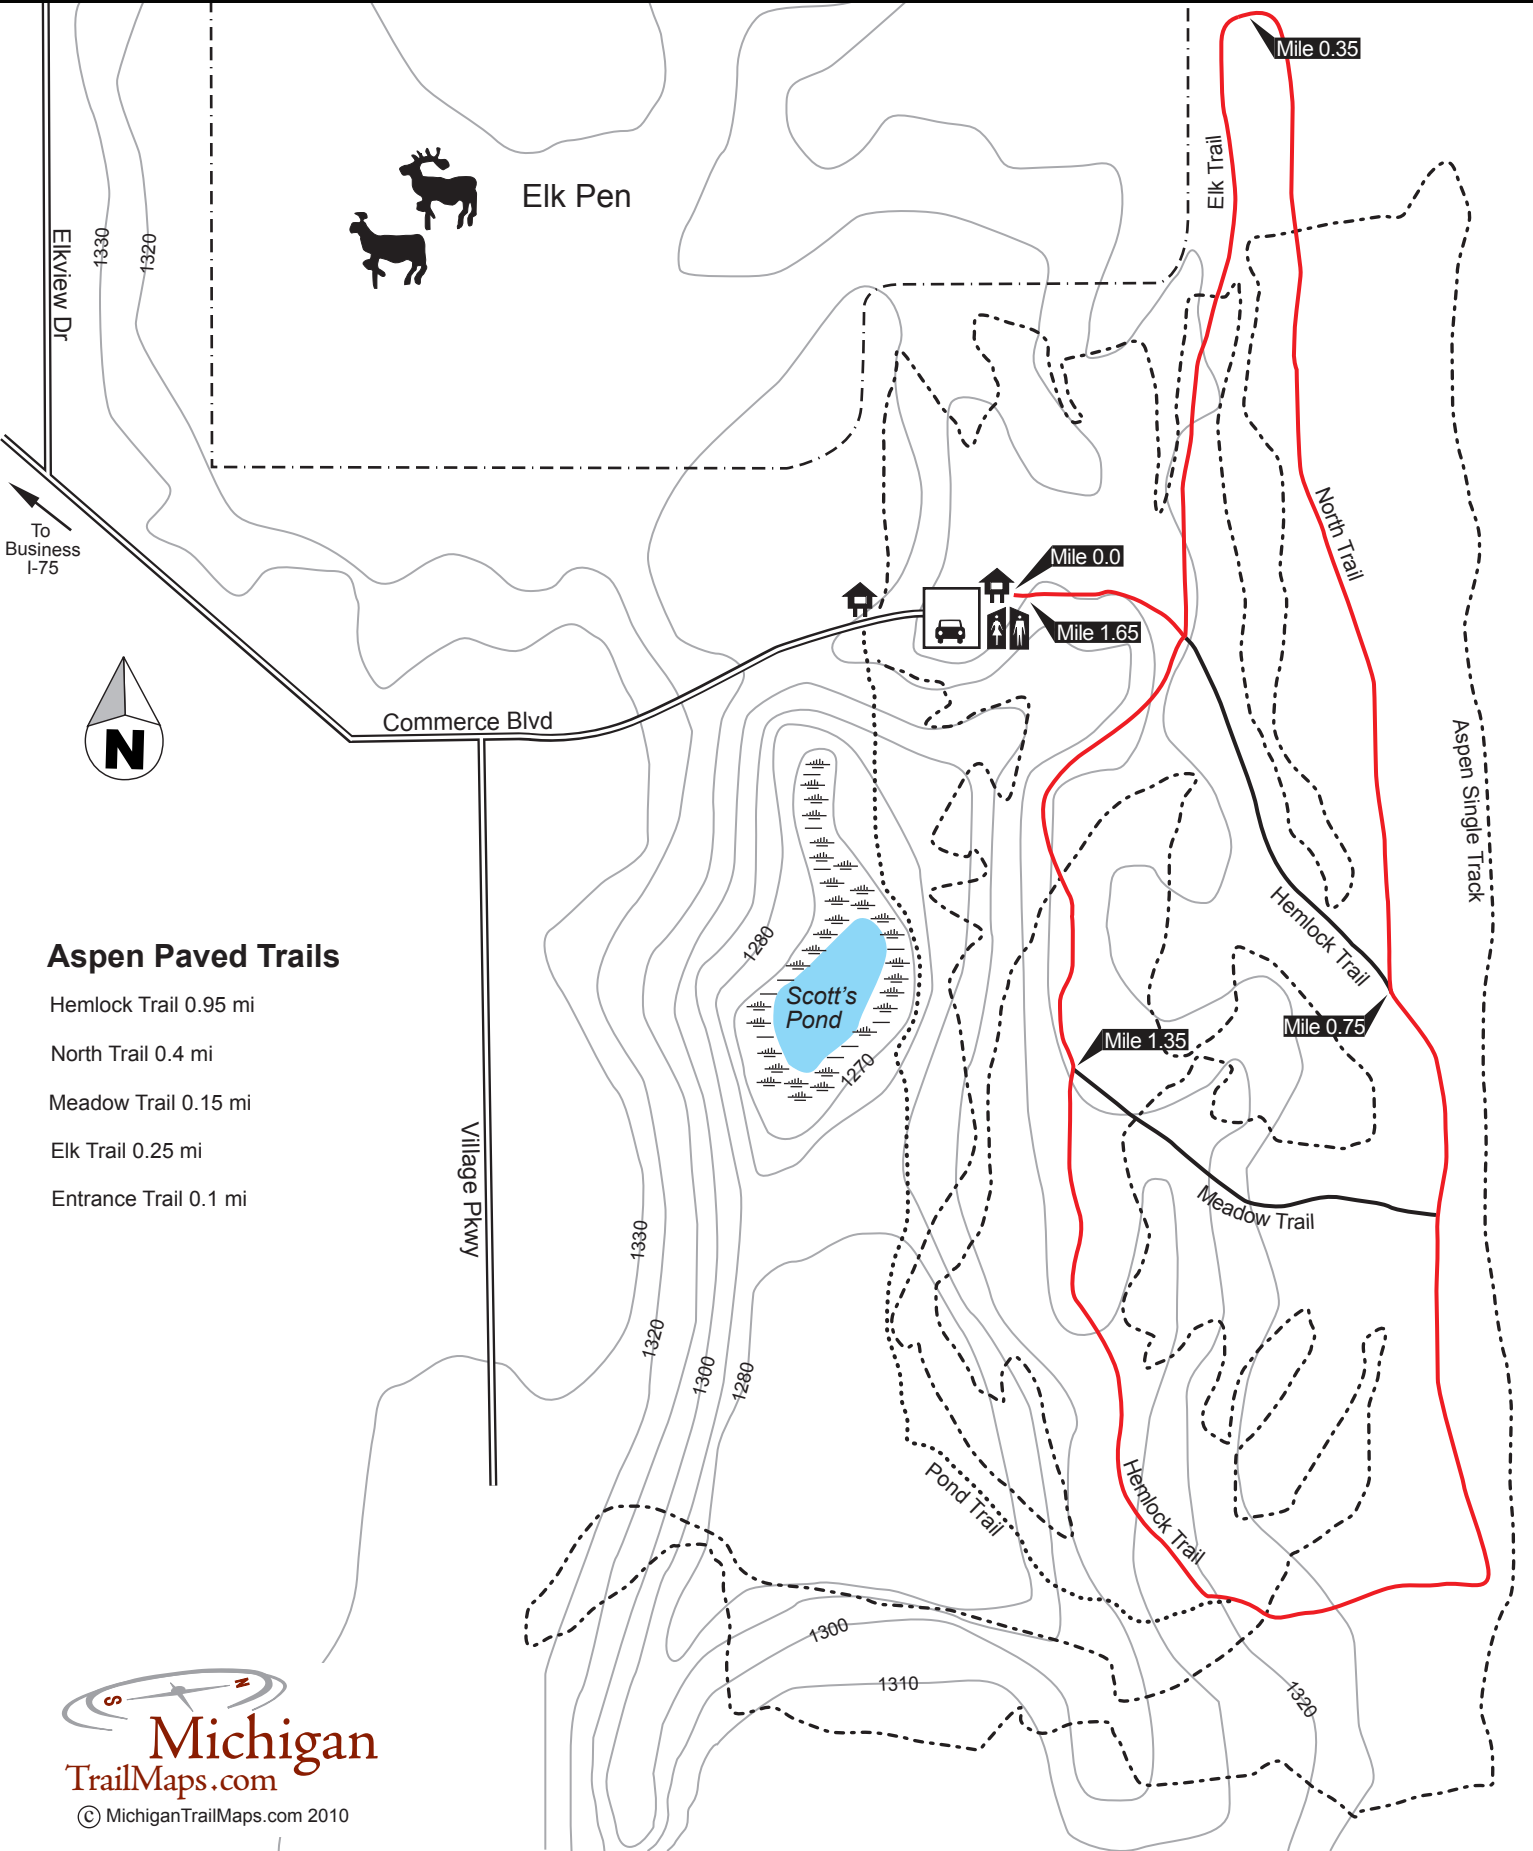

Aspen Paved Trails

Aspen Park

Aspen Paved Trails

- Hemlock Trail 0.95 mi
- North Trail 0.4 mi
- Meadow Trail 0.15 mi
- Elk Trail 0.25 mi
- Entrance Trail 0.1 mi